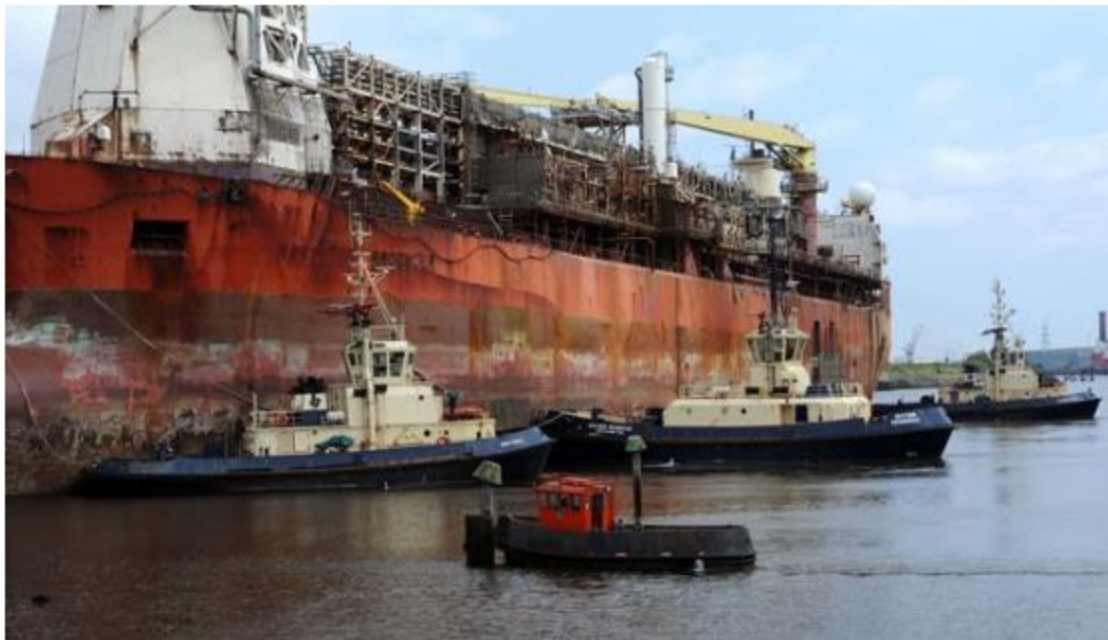

In Pictures: How to move a 52,434-tonne ship along the River Tees

The North Sea Producer has been saying farewell to Teesside today as it heads off to Africa :: Watch video of its exit

165 SHARES

8 COMMENTS

Enter your e-mail for our daily newsletter

Subscribe

Any Boro fan who has been to the Riverside this season will have seen the giant ship which has been docked next to the stadium - it seems to have been a good luck omen for the team.

Now, with the side promoted, the 236m long ship which had been working in the North Sea as an FPSO (or Floating Production Storage and Offloading vessel to you and I) [is leaving Teesside once again.](#)

1. You need a few tug boats

2. It doesn't matter if they're (a lot) smaller than the ship

3. You get a great view from them as well

4. And they all help when it comes to moving a behemoth

5. I mean look at it... it is MASSIVE!